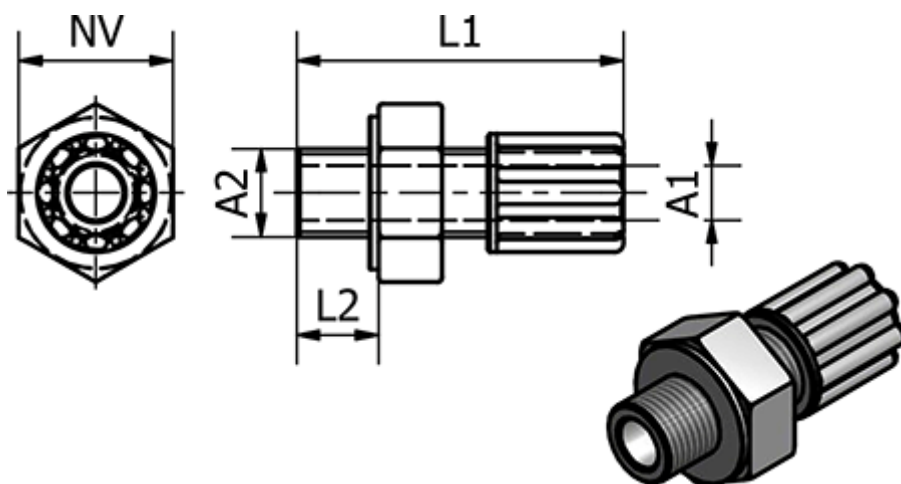

# Data Sheet

Article number: 58612013

Description: Push-on 120.13, Ø8/10 - G 1/4"  
Straight

## Measures

Ext. Hose Diameter A1	= 8/10
L1	= 44
L2	= 12
NV	= 19
Thread A2	= G 1/4"